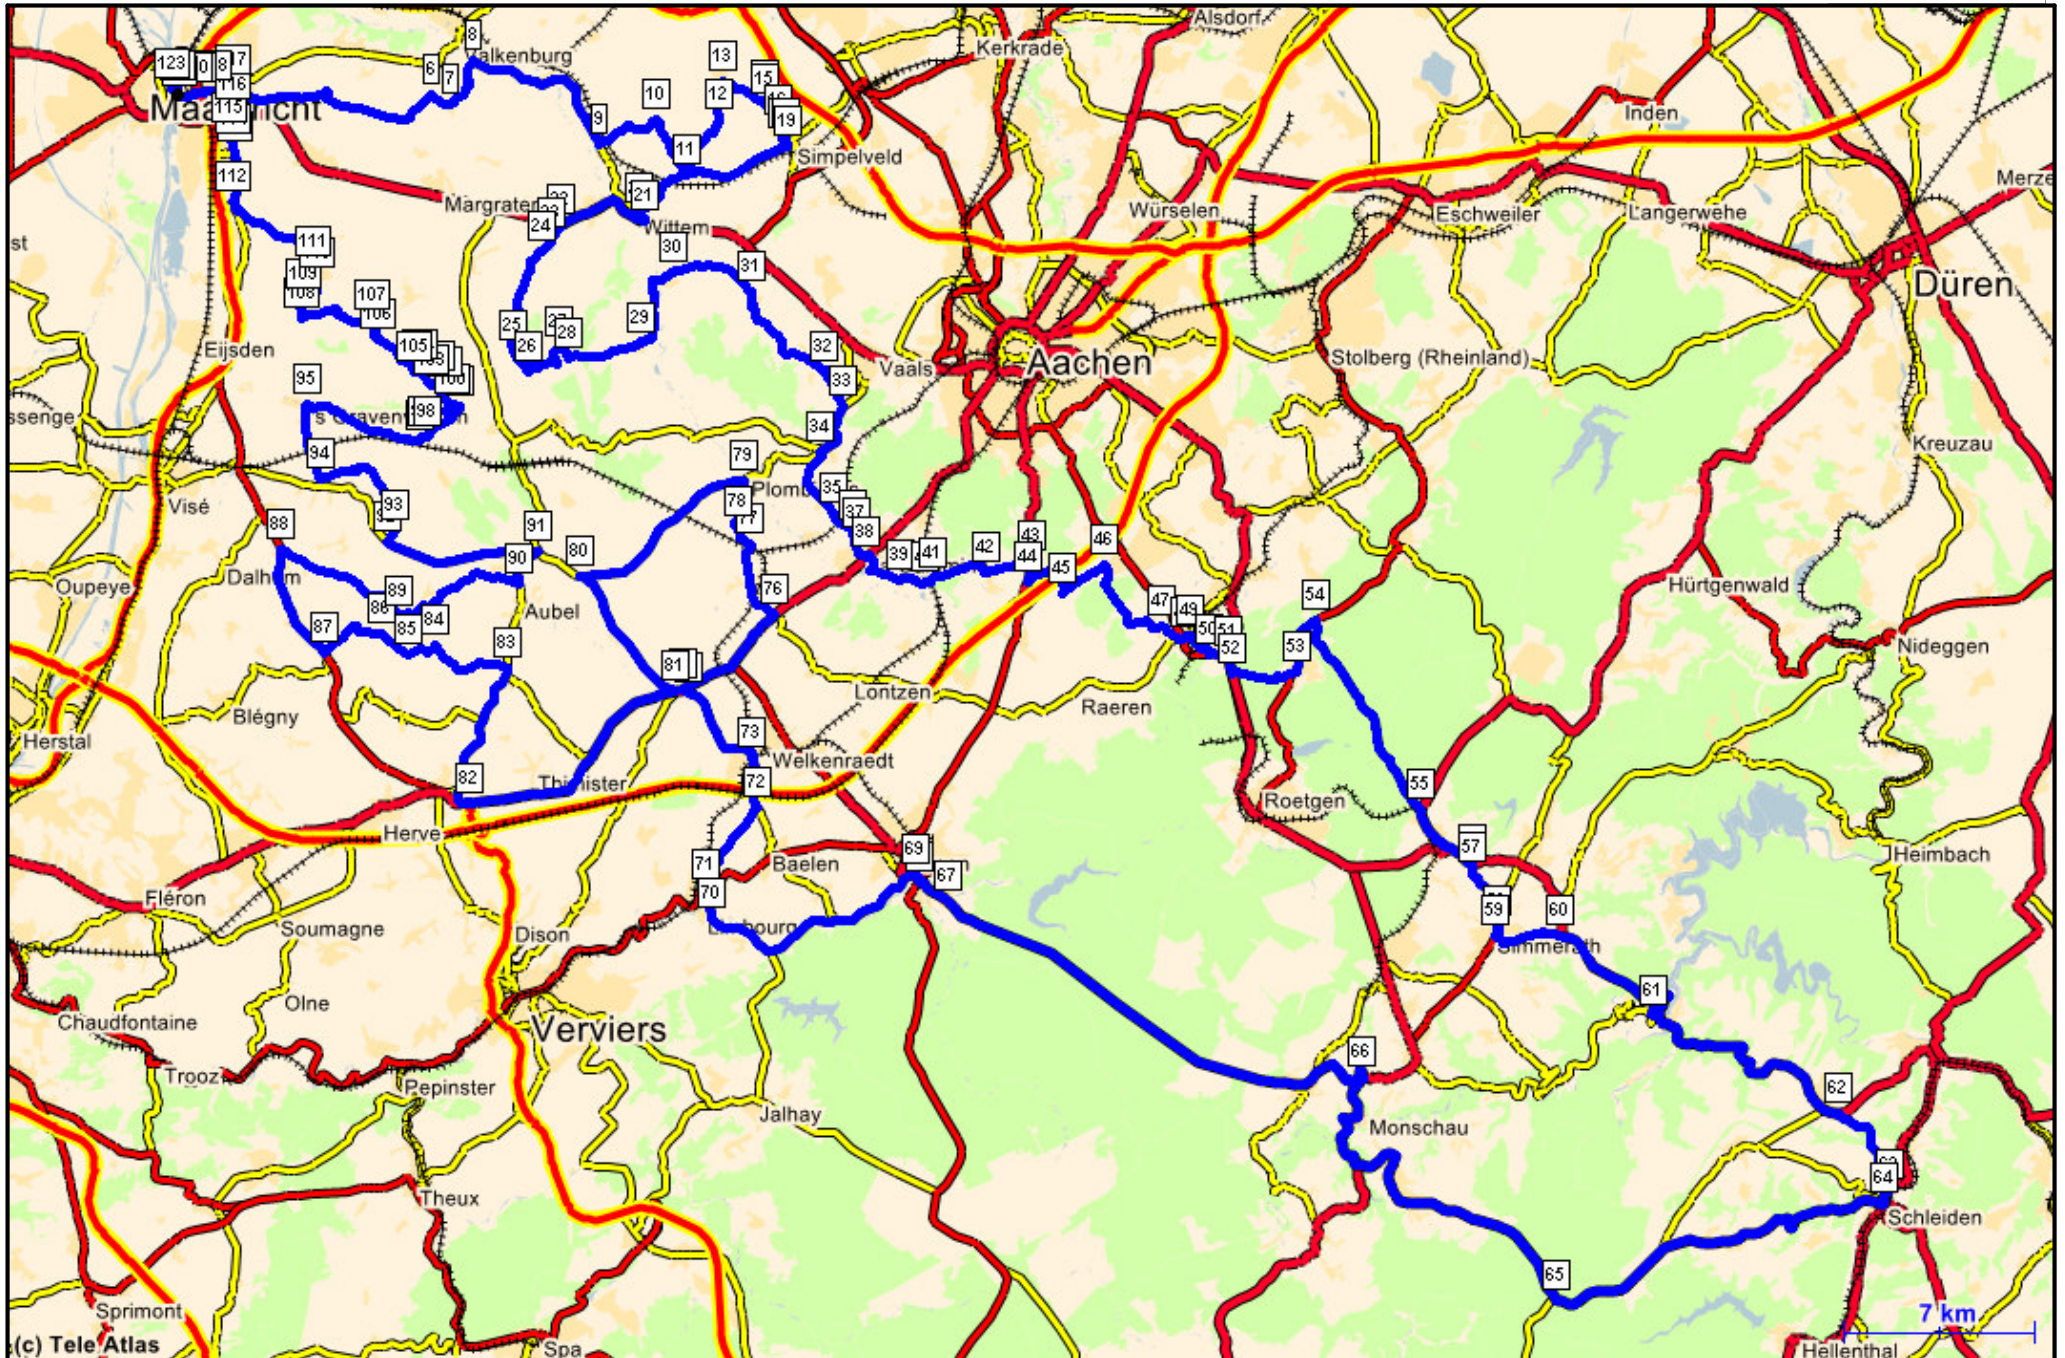

RB ID: 562

RB name: De drie grenzen - RB Kms: 271,0

www.tripy.be

www.tripy.fr

www.tripy.lu

www.tripy.nl

www.tripy.de

www.tripy.co.uk